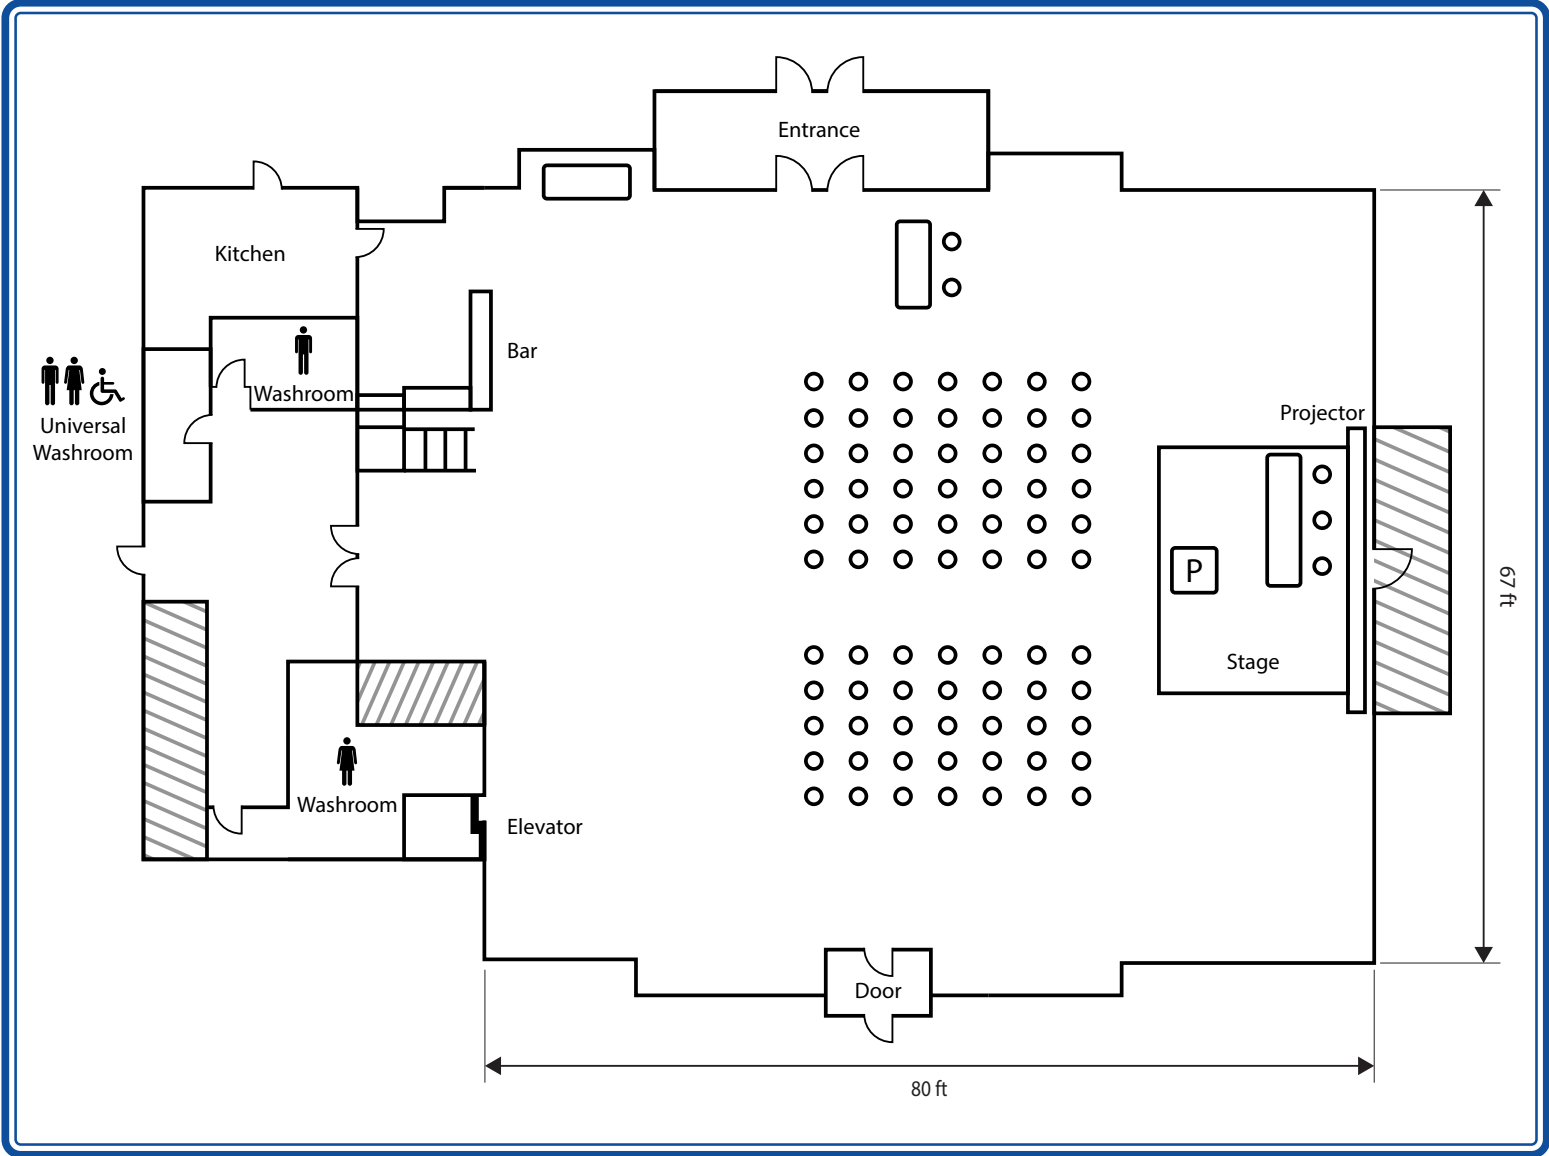

Grovedale Arts and Culture Centre

SEMINAR
Max Capacity: 70-100

Ideal for medium conferences and meetings.

- Accessible Washrooms
- Catering Kitchen
- Chairs
- Elevator
- Projector
- Serving Bar
- Tables

P Podium