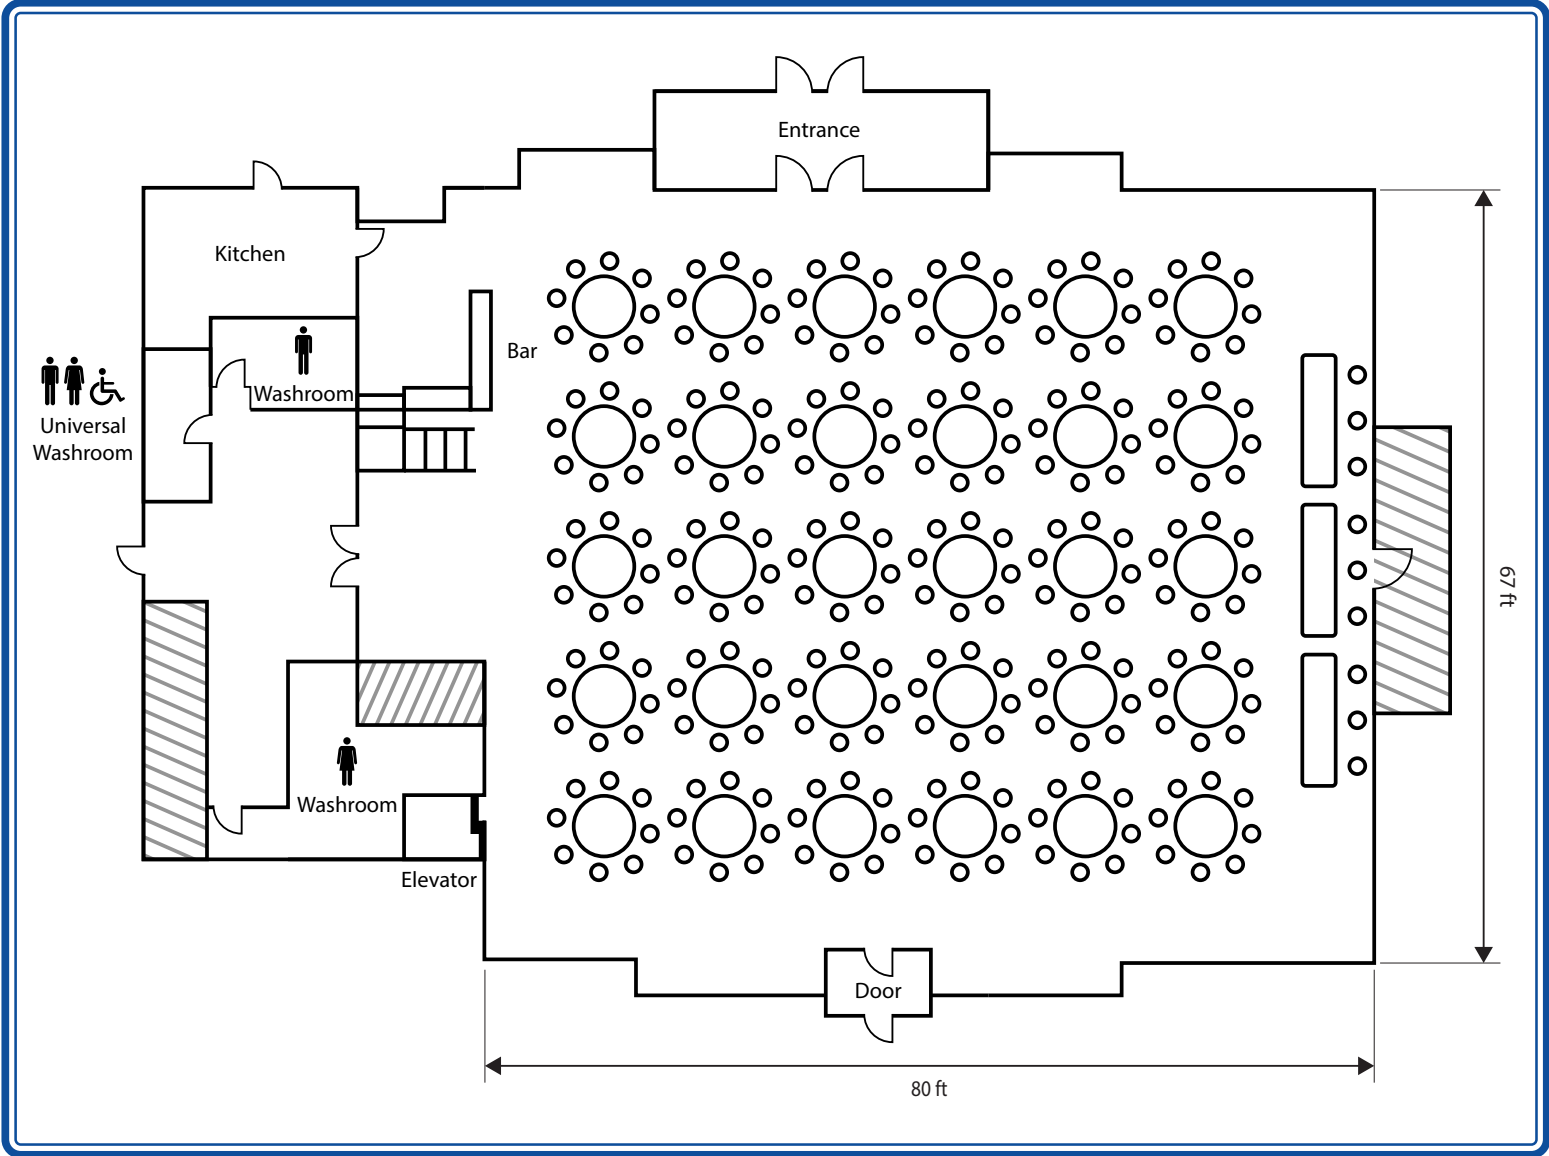

Grovedale Arts and Culture Centre

EVENT
Max Capacity: 250

Ideal for large events like galas.

- Accessible Washrooms
- Catering Kitchen
- Chairs
- Elevator
- Projector
- Serving Bar
- Sound System
- Stage
- Tables

Mezzanine arrangement for the Event arrangement.

- Chairs
- Tables