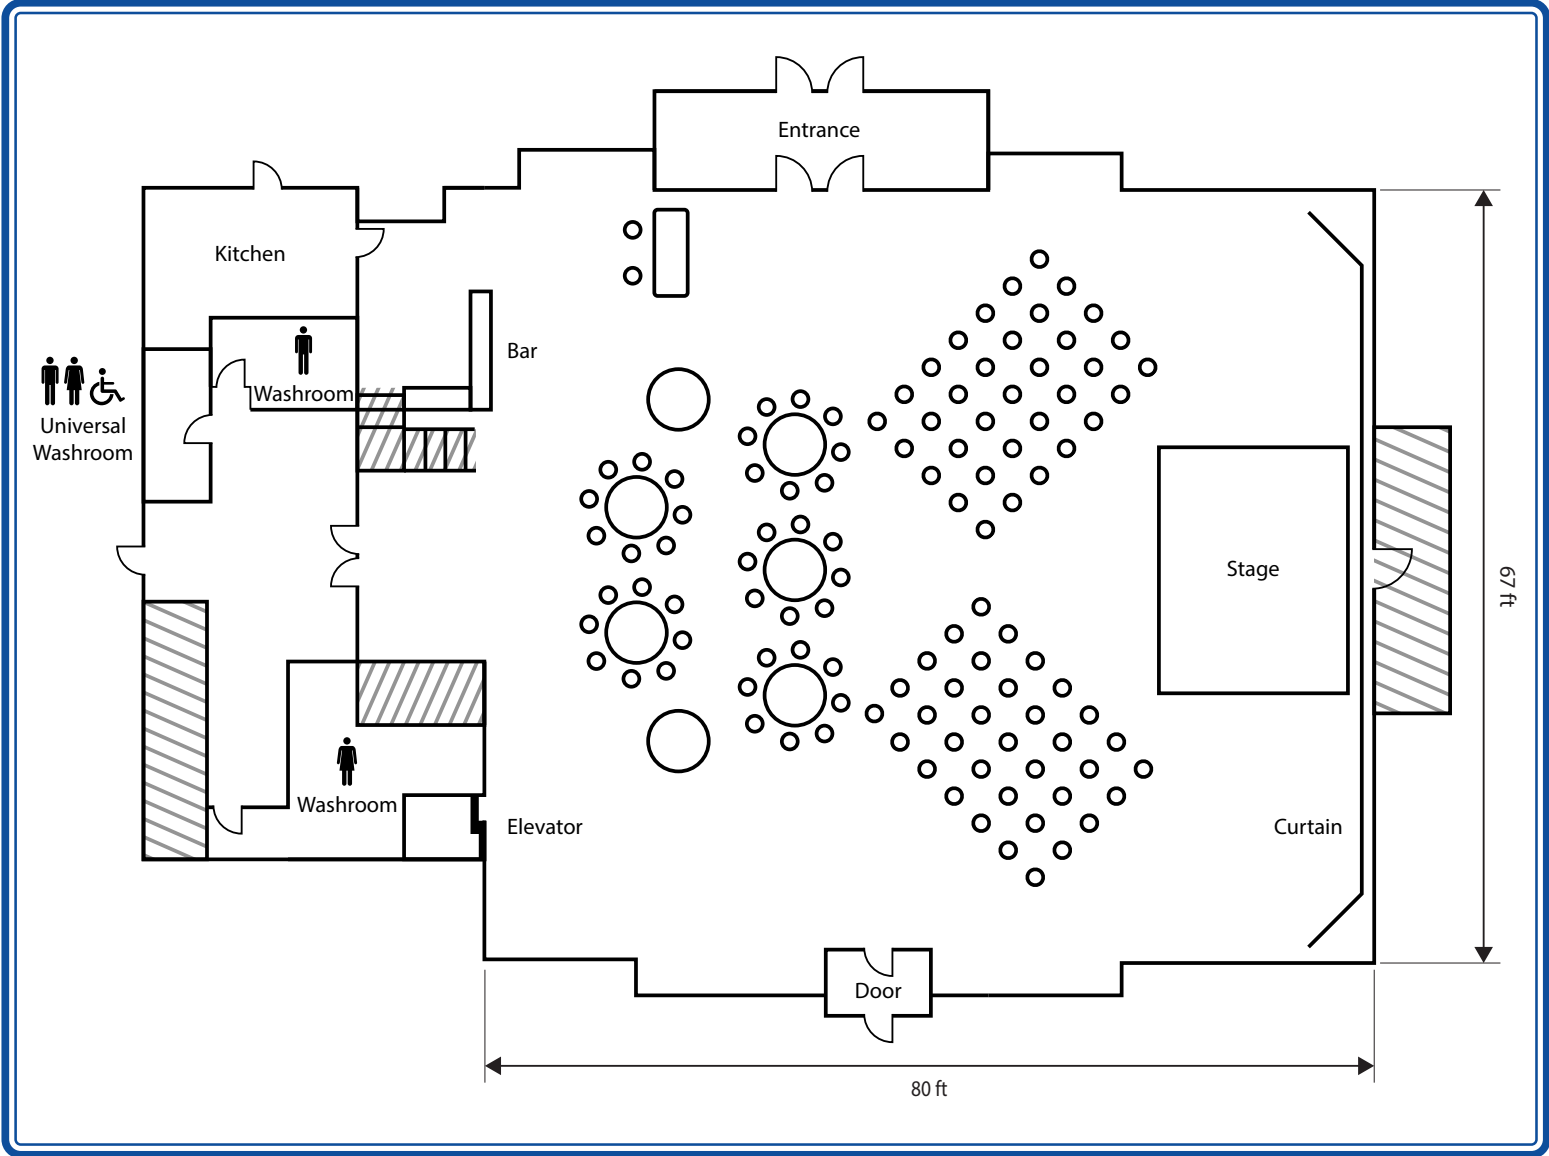

Grovedale Arts and Culture Centre

SHOW
Max Capacity: 150

Ideal for shows, entertainment, meetings, large gatherings or large shows.

- Accessible Washrooms
- Catering Kitchen
- Chairs
- Curtain
- Elevator
- Projector
- Serving Bar
- Stage
- Tables

Mezzanine arrangement for the Show arrangement.

- Chairs
- Tables