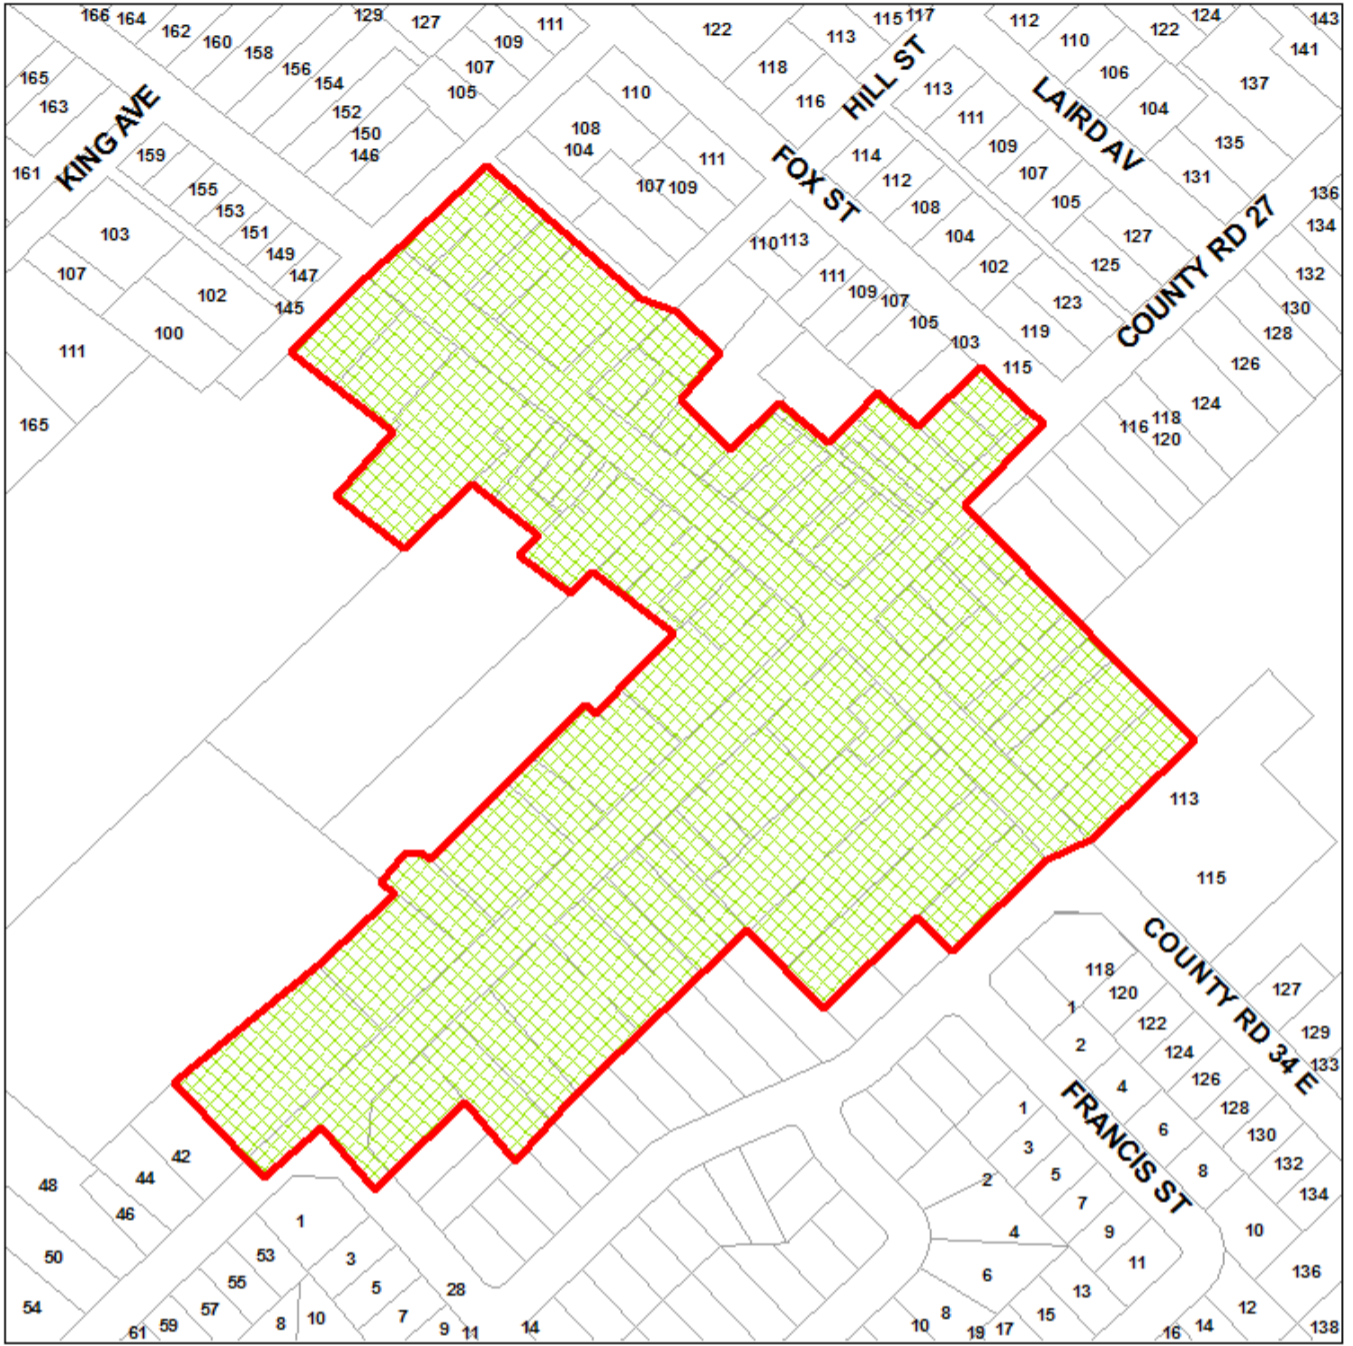

Schedule 'A'

DOWNTOWN COTTAM COMMUNITY IMPROVEMENT PROJECT AREA